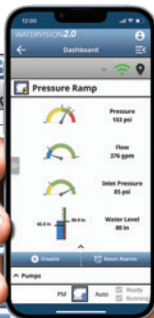

WATERVISION^{2.0}™ ADVANCED CLOUD TELEMETRY