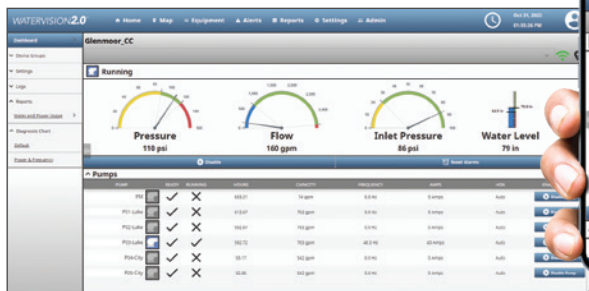

WATERVISION[®] 2.0

Staying connected and in control of your Watertronics pump system just got better with WaterVision 2.0. This next generation of advanced cloud telemetry now gives users equal control on any mobile or desktop device.

NEW ADVANCED FEATURES INCLUDE:

- 1 Equal system control and monitoring on any remote device
- 2 Expanded reset menu of safeties and alarms—Individual pump disable, Time of use lock out
- 3 Store and forward—if power is lost, program stores activity, then forwards when power/internet is restored
- 4 Improved diagnostic charts, specific system alarm detail, VFD fault details
- 5 Improved report generation
- 6 Filtration and chemigation overview
- 7 Water management enhancements—limitation of daily and/or monthly pumped water
- 8 Advanced station to station communication using rules-based logic
- 9 Reworked dashboard to show the most important station equipment status in one spot
- 10 Secure multi-user access levels

For more information visit watertronics.com or call Pump Service Network at 1-262-367-1000.

WATERVISION^{2.0}[™] ADVANCED CLOUD TELEMETRY

WATERVISION^{2.0}[™] Gateway

UPGRADE FIRST-GENERATION SOFTWARE TO WATERVISION 2.0

With the Gateway conversion kit, a Pump Service Network[®] provider can upgrade a current Watertronics system to WaterVision 2.0.

HARDWARE SPECIFICATIONS

- ◆ Converts Sigma PLC controllers to Watervision 2.0 Platform
- ◆ Converts existing 3G WaterVision Cloud installations to 4G WaterVision 2.0 Platform
- ◆ Ethernet or Cellular connectivity
- ◆ Available with 1 / 3 / 5 year cellular subscription options