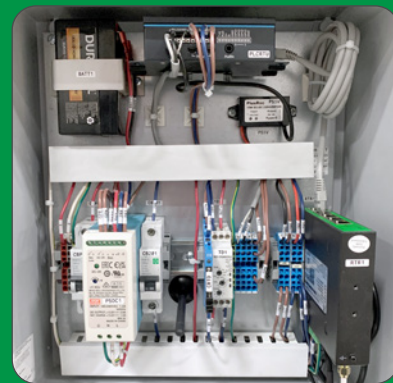

BONUS OFFER!

Existing WaterVision customers: Current WaterVision subscription carries over **PLUS** get 1 additional year FREE for converting to WaterVision 2.0

New WaterVision 2.0 customers: Purchase price includes 1 year subscription